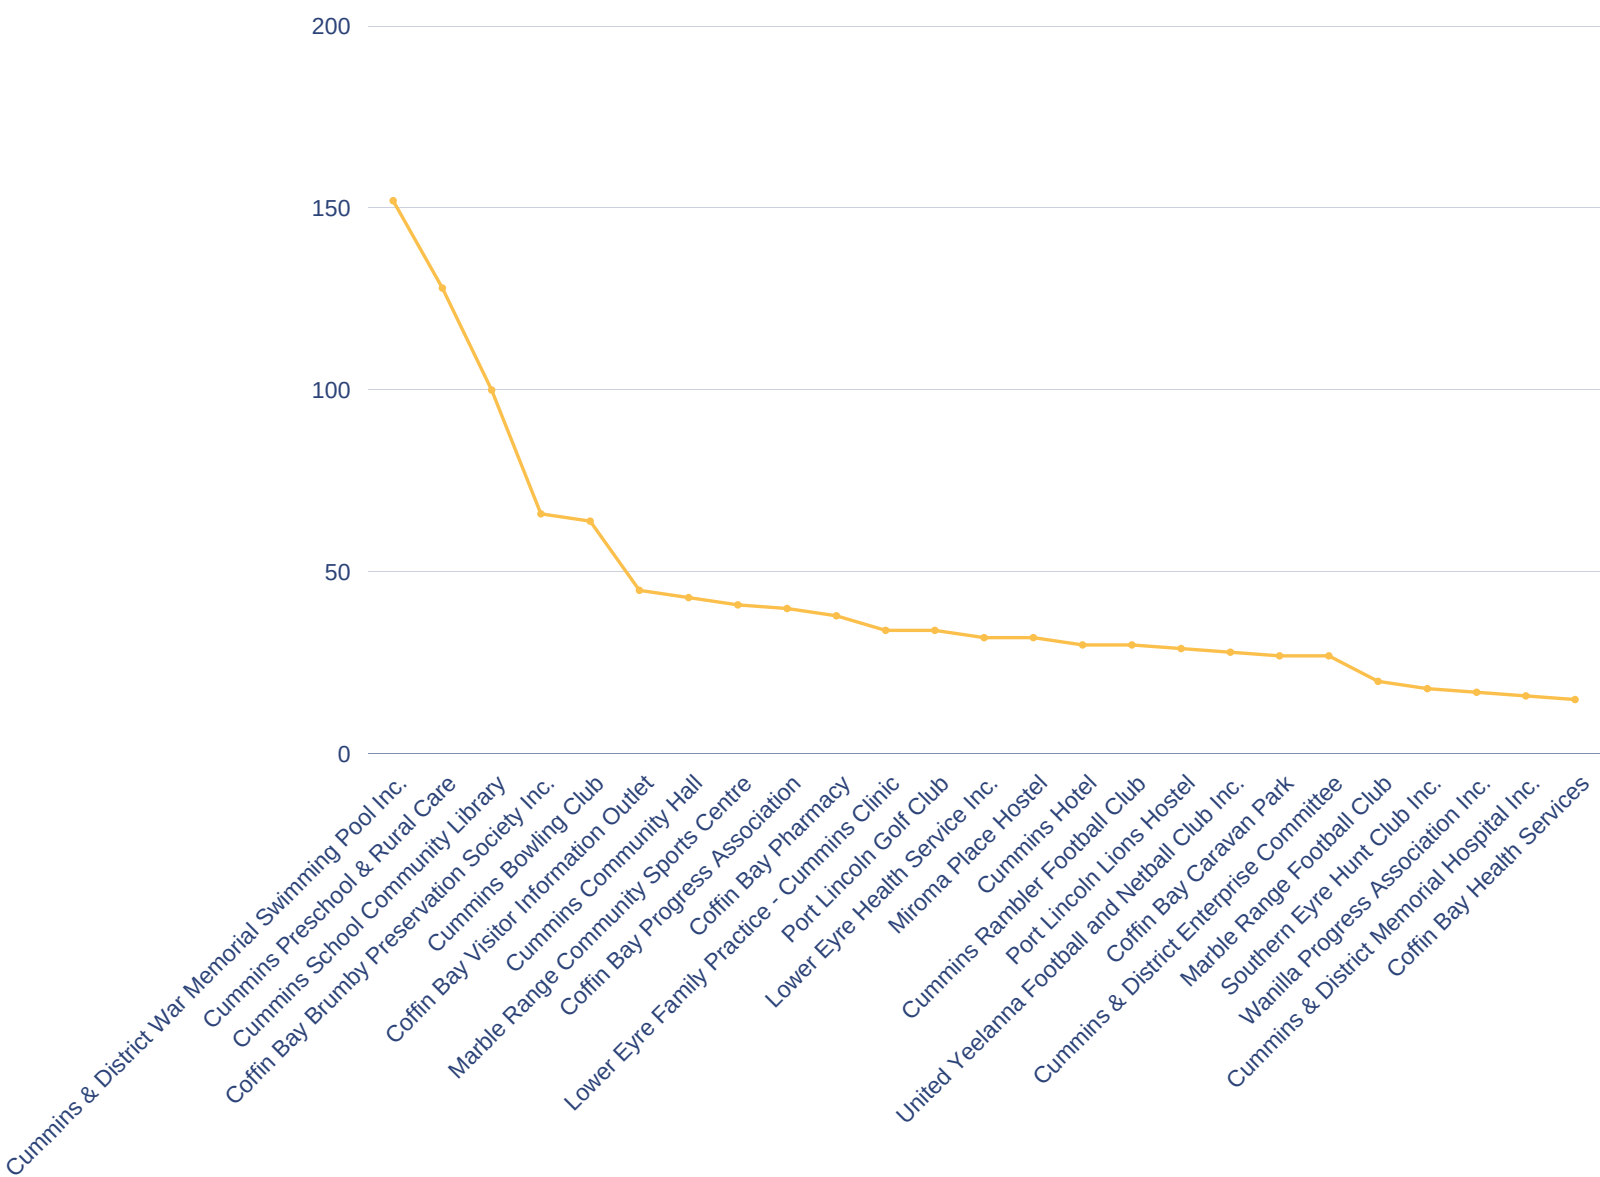

LOWER EYRE PENINSULA

WHAT ARE OUR COMMUNITY NEEDS?

1057 SESSIONS 1 JULY 2019 - 30 JUNE 2020

TOP 25 LANDING PAGES:

SESSIONS BY PRIMARY CATEGORY